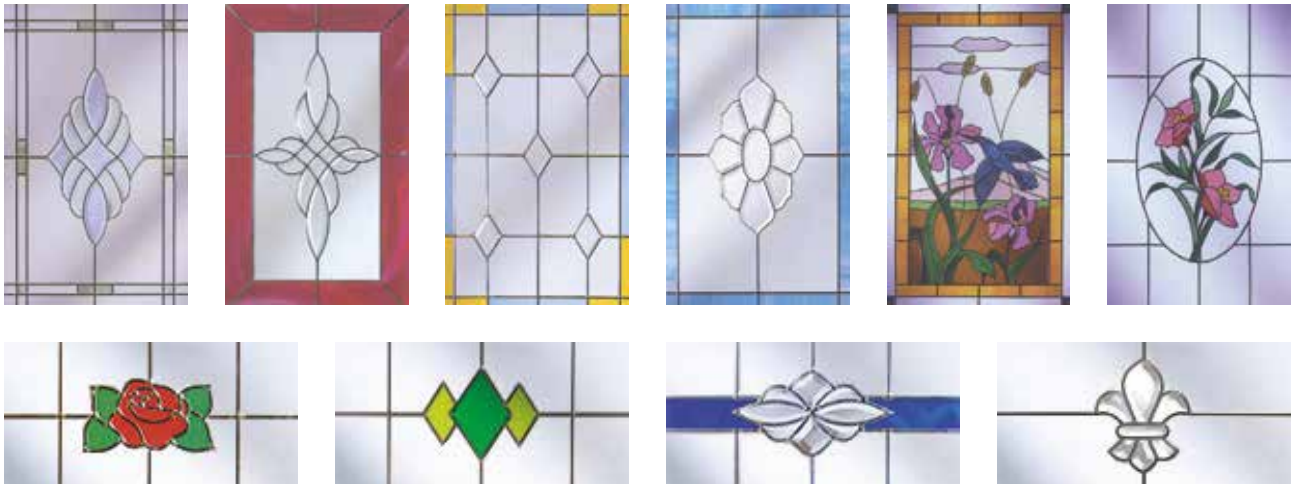

GLASS & GLAZING

STUNNING BESPOKE DESIGNS

For privacy, pure style or just to let as much light in to fill your home our stunning range of glimmering bevels and decorative obscure glass will compliment your home beautifully.

If you prefer the more traditional window filled with vibrant colours then see our bespoke stain design options and you will be spoilt for choice. For the more simple designs we offer an extensive range of simplistic gorgeous bevels which catch the light perfectly adding that extra glamour to your home.

OBSCURE GLAZING OPTIONS

For privacy, pure style or to allow more light into internal rooms, our decorative glass gives you a whole range of attractive options. From classic floral designs to our premier range of etched glass the possibilities are endless.