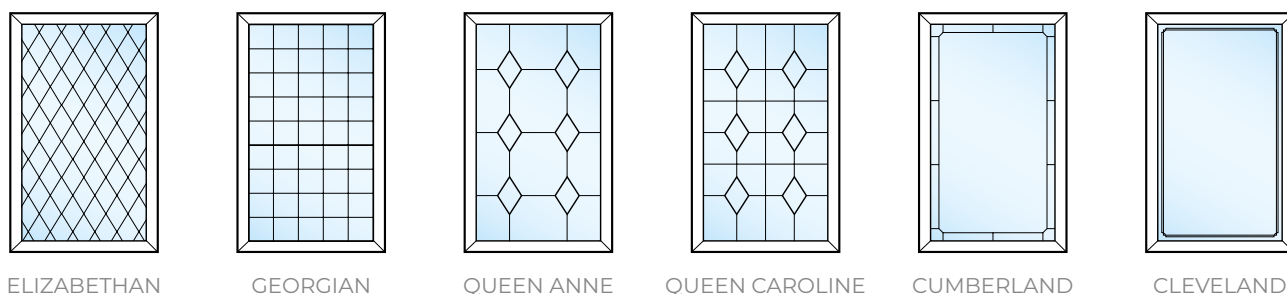

To add that extra flare to any window why not add a classy golden Georgian bar design to your side screens or go for something more periodic like a traditional vertical sliding window with a geometrical astragal layout?